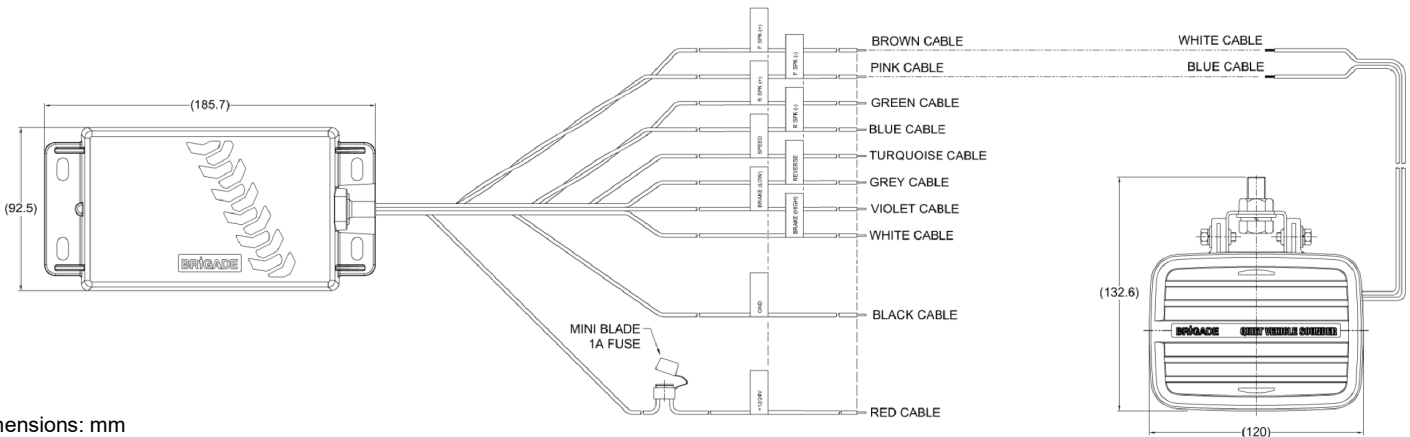

Product Specification

Brigade Model Number: QVS-001-75
Part Number: (5385)

Dimensions: mm

Environmental Specifications:

- Vibration Rating: 7G Speaker
- ECU IP Rating: IP30
- Speaker IP Rating: IP68 and IP69K
- Operating Temperature: -30° to +70 °C
- Storage Temperature: -40° to +85°C

Technical Specifications Continued...

- Cable Thicknesses: 20 AWG
- Cable Lengths:
 - ECU cables: 300mm
 - Speaker cables: 1m
- Weights:
 - ECU unit: 200 grams
 - Speaker unit: 590 grams
- Overall Dimensions: (exc. cables)
 - ECU unit: 185.7mm (W) x 92.5mm (D) x 26mm (H)
 - Speaker unit: 120mm (W) x 119mm (D) x 132.6mm (H)
- Casing Material: ABS Plastic
- Casing Colour: Matt Black
- Mounting Location:
 - ECU Unit: Interior
 - Speaker Unit: Exterior (top hung by bracket)
- Fuse Specifications: 1A - Mini blade